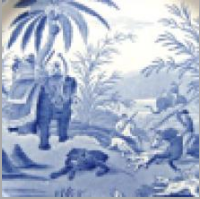

Description:

A very large rectangular shape indented earthenware platter printed in blue in the Standard Willow pattern. Note the use of the double standard willow border to cover the entire surface of the platter.

[BACK TO CATALOG INDEX](#)

Printing in a single color on earthenware and stoneware 1850-1900

[View All](#)

Chinese, Asian and Other Exotic Themes

[View All](#)

Examples by Maker

[View All](#)

Print Type Indexd