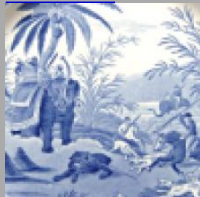

### Description:

This rare moulded sauceboat is transfer printed with two chinoiserie waterscapes in the reserves on either side and with a third smaller scene in a reserve below the spout. The decoration within the lip and on the interior base are also printed. Indeed, the only handpainting is the blue outlining of the two narrow moulded panels at the rim and the flowerhead within each. The small  
[expand](#) [+]

[BACK TO CATALOG INDEX](#)

Printing on porcelain 1750-1800

[View All](#)

Chinese, Asian and Other Exotic Themes

[View All](#)

Examples by Maker

[View All](#)

Printed & Painted