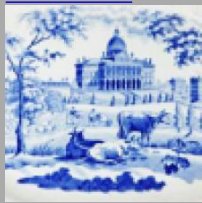

[enlarge \[+\]](#)

Worker's Mark:

Printed

[enlarge \[+\]](#)

Description:

An earthenware plate printed in blue with the named view Fonthill Abbey (close view). Printed title mark. The source print for this pattern was from J. Rutter of Shaftesbury's Delineation of Fonthill and its Abbey. Other versions of this pattern are printed with Wiltshire added to the mark resulting in the full name Fonthill Abbey, Wiltshire.

[BACK TO CATALOG INDEX](#)

Printing in a single color on earthenware and stoneware 1820-1850

[View All](#)

Landscapes and Waterscapes

[View All](#)

Grapevine Border - Enoch Wood & Sons

[View All](#)

Examples by Maker