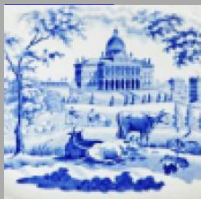

Date

1820-1846

Dimensions

- Height: 1.75 in (4.45 cm)
- Length: 15.00 in (38.10 cm)
- Width: 11.75 in (29.85 cm)

Maker

Enoch Wood & Sons

Maker's Mark:

Printed

[enlarge](#) [+]

Maker's Mark:

Impressed

[enlarge](#) [+]

Description:

An earthenware platter printed in blue with the named view View of Greenwich. Printed title mark. This view shows the twin towers of the Royal Naval Hospital, which was designed by Sir Christopher Wren and Nicholas Hawksmoor and built on the site of an earlier Tudor Palace. Greenwich is on the Thames, downstream from the city of London. As well as housing the National
[expand](#) [+]

BACK TO CATALOG INDEX

Printing in a single color on earthenware and stoneware 1820-1850

[View All](#)

Landscapes and Waterscapes

[View All](#)

Grapevine Border - Enoch Wood & Sons

[View All](#)

Examples by Maker