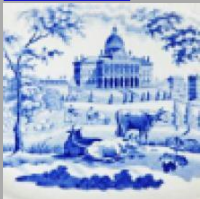

Landscapes and Waterscapes

Date

1820-1846

Dimensions

- Diameter: 6.50 in (16.51 cm)

Maker

Enoch Wood & Sons

Maker's Mark:

Printed

[enlarge \[+\]](#)

Maker's Mark:

[enlarge \[+\]](#)

Description:

An earthenware plate printed in blue with the named view Dunraven, Glamorgan. Printed title mark and impressed maker's mark. The source print for this pattern is from John Preston Neale's Views of the Seats of Noblemen and Gentlemen in England and Wales, Scotland and Ireland (shown below).

[BACK TO CATALOG INDEX](#)

Printing in a single color on earthenware and stoneware 1820-1850

[View All](#)

Landscapes and Waterscapes

[View All](#)

Grapevine Border - Enoch Wood & Sons

[View All](#)

Examples by Maker