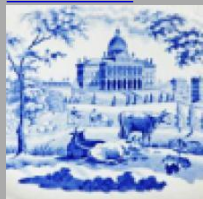

1820-1846

Dimensions

- Height: 1.00 in (2.54 cm)
- Length: 9.75 in (24.77 cm)
- Width: 7.50 in (19.05 cm)

Maker

Enoch Wood & Sons

**Maker's Mark:**

Impressed

[enlarge \[+\]](#)

**Description:**

An earthenware open work under tray printed in blue with the named view Dorney Court, Buckinghamshire. This scene was also printed on a 10.75 inch open work basket and an 11 inch boat-shaped dish. The source print for this pattern is from John Preston Neale's Views of the Seats of Noblemen and Gentlemen in England and Wales, Scotland and Ireland (shown below).

[BACK TO CATALOG INDEX](#)

Printing in a single color on earthenware and stoneware 1820-1850

[View All](#)

Landscapes and Waterscapes

[View All](#)

Grapevine Border - Enoch Wood & Sons

[View All](#)

Examples by Maker