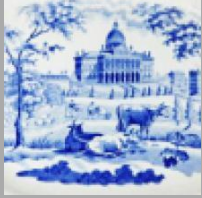

## Description:

An earthenware plate printed in blue with the named view Compton Verney, Warwickshire. This scene was also printed on an 11 inch platter and a leaf-shaped dish. Printed title mark and impressed maker's mark. The source print for this pattern is from John Preston Neale's Views of the Seats of Noblemen and Gentlemen in England and Wales, Scotland and Ireland (shown below).

[BACK TO CATALOG INDEX](#)

Printing in a single color on earthenware and stoneware 1820-1850

[View All](#)

Landscapes and Waterscapes

[View All](#)

Grapevine Border - Enoch Wood & Sons

[View All](#)

Examples by Maker