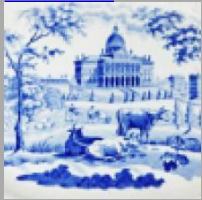

Landscapes and Waterscapes

[View All](#)