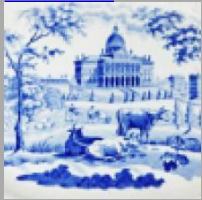

Description:

An earthenware plate printed in blue with the named view Castle Huntly, Perthshire. This scene was also printed on a 6.5 inch small soup. Printed title mark. The source print for this pattern is from John Preston Neale's Views of the Seats of Noblemen and Gentlemen in England and Wales, Scotland and Ireland (shown below).

[BACK TO CATALOG INDEX](#)

Printing in a single color on earthenware and stoneware 1820-1850

[View All](#)

Landscapes and Waterscapes

[View All](#)

Grapevine Border - Enoch Wood & Sons

[View All](#)

Examples by Maker