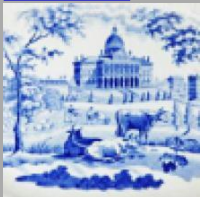

### **Description:**

An earthenware plate printed in blue with the named view Armitage Park, Staffordshire. This scene was also printed on a 3.5 inch cup plate with a rope border and a 5.5 inch plate. Impressed maker's mark. The source print for this pattern is from John Preston Neale's Views of the Seats of Noblemen and Gentlemen in England and Wales, Scotland and Ireland (shown below).

[expand \[+\]](#)

[BACK TO CATALOG INDEX](#)

Printing in a single color on earthenware and stoneware 1820-1850

[View All](#)

Landscapes and Waterscapes

[View All](#)

Grapevine Border - Enoch Wood & Sons

[View All](#)