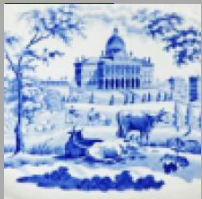

Date

1820-1846

Dimensions

- Diameter: 6.00 in (15.24 cm)
- Height: 1.00 in (2.54 cm)

Maker

Enoch Wood & Sons

**Maker's Mark:**

Printed

[enlarge](#) [+]

**Description:**

An earthenware shallow dish printed in blue with the named view Kirkstall Abbey, Yorkshire. This scene was also printed on a 6 inch plate. Printed title mark and impressed maker's mark.

[BACK TO CATALOG INDEX](#)

Printing in a single color on earthenware and stoneware 1820-1850

[View All](#)

Landscapes and Waterscapes

[View All](#)

Grapevine Border - Enoch Wood & Sons

[View All](#)

Examples by Maker