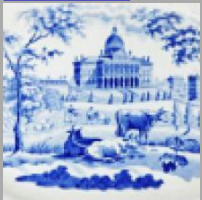

Landscapes and Waterscapes

[View All](#)