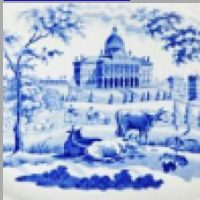

Pattern Type

Landscapes and Waterscapes

Date

1820-1846

Dimensions

- Length: 12.50 in (31.75 cm)
- Width: 9.00 in (22.86 cm)

Maker

Enoch Wood & Sons

Maker's Mark:

Printed

[enlarge \[+\]](#)

Description:

An earthenware platter printed in blue with the named view Lismore Castle, Waterford. This scene was also printed on a 12.25 inch platter, but it is incorrectly marked as Hollywell Cottage, Cavan. Printed title mark. The source print for this pattern is from John Preston Neale's Views of the Seats of Noblemen and Gentlemen in England and Wales, Scotland and Ireland (shown below).

[BACK TO CATALOG INDEX](#)

Printing in a single color on earthenware and stoneware 1820-1850

[View All](#)

Landscapes and Waterscapes

[View All](#)

Grapevine Border - Enoch Wood & Sons

[View All](#)

Examples by Maker