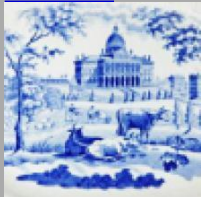

Shape Type

Dinner & Dessert Wares

Pattern Type

Landscapes and Waterscapes

Date

1820-1846

Dimensions

- Height: 3.00 in (7.62 cm)
- Length: 5.75 in (14.61 cm)
- Width: 4.75 in (12.07 cm)

Maker

Enoch Wood & Sons

Description:

An earthenware gravy tureen lid printed in blue with the named view Rivenhall Place, Essex. This scene was also printed on a 2.5 inch footed syllabub cup (shown below), an 8 inch sauce tureen; as a side view on a 9.5 inch square vegetable dish, a 9 inch square bowl, a 10.5 inch vegetable dish, a 9.5 inch square vegetable dish with a cover,

expand [+]

[BACK TO CATALOG INDEX](#)

Printing in a single color on earthenware and stoneware 1820-1850

[View All](#)

Landscapes and Waterscapes

[View All](#)

Grapevine Border - Enoch Wood & Sons

[View All](#)