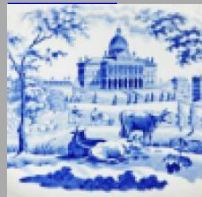

Shape Type

Dinner & Dessert Wares
Pattern Type
Landscapes and Waterscapes
Date
1820-1846
Dimensions

- Height: 2.00 in (5.08 cm)
- Length: 18.50 in (46.99 cm)
- Width: 14.50 in (36.83 cm)

Maker
Enoch Wood & Sons

Maker's Mark:

Printed
[enlarge](#) [\[+\]](#)

Description:

An earthenware platter with a well printed in blue with the named view Windsor Castle. This scene was also printed on an 18.5 inch platter.

[BACK TO CATALOG INDEX](#)

Printing in a single color on earthenware and stoneware 1820-1850

[View All](#)

Landscapes and Waterscapes

[View All](#)

Grapevine Border - Enoch Wood & Sons

[View All](#)

Examples by Maker

[View All](#)