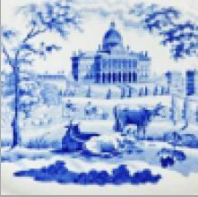

Description:

An earthenware platter printed in blue with the named view Sufton Court, Herefordshire. Printed title mark and impressed maker's mark. The source print for this pattern is from John Preston Neale's Views of the Seats of Noblemen and Gentlemen in England and Wales, Scotland and Ireland (shown below).

[BACK TO CATALOG INDEX](#)

Printing in a single color on earthenware and stoneware 1820-1850

[View All](#)

Landscapes and Waterscapes

[View All](#)

Grapevine Border - Enoch Wood & Sons

[View All](#)

Examples by Maker