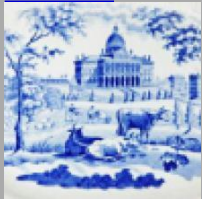

[View PDF](#)

Underglaze

Printing in a single color on earthenware and stoneware 1820-1850

[Add to My Gallery](#) | [Create an Album](#)

Additional Image:

[enlarge](#) [\[+\]](#)

The pattern printed on the interior of the bowl, Harewood House, is the same pattern that was printed on this platter.

Shape Type

Dinner & Dessert Wares

Pattern Type

Landscapes and Waterscapes

Date

1820-1846

Dimensions

- Height: 3.50 in (8.89 cm)
- Length: 9.00 in (22.86 cm)
- Width: 9.00 in (22.86 cm)

Maker

Enoch Wood & Sons

Description:

An earthenware bowl printed in blue with a side view known as Brecknock Castle, Brecknockshire. This scene was also printed on a 4 inch pitcher, a 10.5 inch vegetable dish, a 9.5 inch square covered vegetable dish, and an 11.75 inch pie dish.

[BACK TO CATALOG INDEX](#)

Printing in a single color on earthenware and stoneware 1820-1850

[View All](#)

Landscapes and Waterscapes

[View All](#)

Grapevine Border - Enoch Wood & Sons

[View All](#)

Examples by Maker