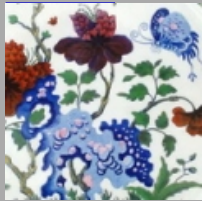

Date

1810-1820

Dimensions

- Diameter: 5.50 in (13.97 cm)

Maker

Unknown

**Description:**

An earthenware saucer printed in brown and colored in underglaze in blue, various shades of yellow and green. It has an ochre enameled rim. This pattern is known as Chinoiserie High Bridge. It was also produced by Davenport.

[BACK TO CATALOG INDEX](#)

Printing in a single color on earthenware and stoneware 1780-1820

[View All](#)

Chinese, Asian and Other Exotic Themes

[View All](#)

Examples by Maker

[View All](#)

Printed & Painted