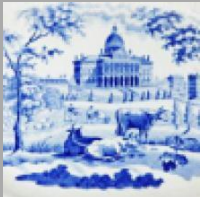

Ladle with handle painted in a dark blue ground.

Shape Type

Dinner & Dessert Wares

Pattern Type

Landscapes and Waterscapes

Date

1820-1846

Dimensions

- Length: 6.75 in (17.15 cm)

Maker

Enoch Wood & Sons

Description:

An earthenware ladle printed in blue. This scene was also printed on a 7 inch ladle with a molded and painted handle and an 8 inch ladle with a molded rope handle (examples shown below). The unidentified view features sheep and trees.

[BACK TO CATALOG INDEX](#)

Printing in a single color on earthenware and stoneware 1820-1850

[View All](#)

Landscapes and Waterscapes

[View All](#)

Grapevine Border - Enoch Wood & Sons

[View All](#)

Examples by Maker