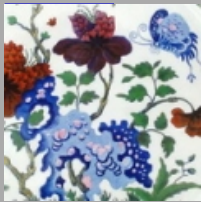

[enlarge \[+\]](#)

**Description:**

A circular earthenware plate in the Flower Cross pattern. It was printed in blue with underglaze painting in red to which a vermicelli pattern was added. The central pattern consists of a symmetrical design of four flower or leaf motifs separated by trailing flowers. The flowers and buds in the border have been enameled overglaze in red and brown and the rim is enameled

[expand \[+\]](#)

[BACK TO CATALOG INDEX](#)

Printing in a single color on earthenware and stoneware 1780-1820

[View All](#)

Chinese, Asian and Other Exotic Themes

[View All](#)

Examples by Maker

[View All](#)