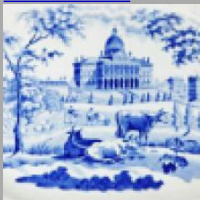

Date

1820-1846

Dimensions

- Diameter: 8.50 in (21.59 cm)

Maker

Enoch Wood & Sons

**Maker's Mark:**

Printed

[enlarge \[+\]](#)

**Description:**

A slightly indented earthenware plate printed in blue with the named view Cave Castle, Yorkshire. Printed mark.

[BACK TO CATALOG INDEX](#)

Printing in a single color on earthenware and stoneware 1820-1850

[View All](#)

Landscapes and Waterscapes

[View All](#)

Grapevine Border - Enoch Wood & Sons

[View All](#)

Examples by Maker

[View All](#)

Print Type Indexd