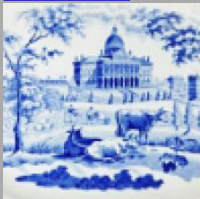

[enlarge \[+\]](#)

Description:

A small earthenware plate printed in blue in the named view Kenilworth Castle, Warwickshire. This view was also printed on a 4.5 inch cup plate. Kenilworth Castle was built in the 1120s by Geoffrey de Clinton. It had a long and eventful history, until it was destroyed during the English Civil War in 1656. Queen Elizabeth I visited the castle at least four times, and

[expand \[+\]](#)

[BACK TO CATALOG INDEX](#)

Printing in a single color on earthenware and stoneware 1820-1850

[View All](#)

Landscapes and Waterscapes

[View All](#)

Grapevine Border - Enoch Wood & Sons

[View All](#)