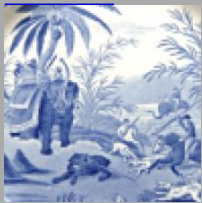

[enlarge](#) [+]

The opposite side of the jug. The pattern consists of one wrap-around design.

Shape Type

Miscellaneous

Pattern Type

Chinese, Asian and Other Exotic Themes

Date

1804

Dimensions

- Height: 8.50 in (21.59 cm)

Maker

Stevenson & Godwin (Possibly)

Description:

An earthenware commemorative jug printed in blue with the Fig Tree pattern. The jug commemorates a life event for "Samuel Sanders, Dursley, Gloucestershire", and is dated "1804". The commemorative itself is hand painted over the glaze and surrounded by a shield design with a floral and botanical pattern added above and below. The border on the inside of the jug is the same as [expand](#) [+]

[BACK TO CATALOG INDEX](#)

Printing in a single color on earthenware and stoneware 1780-1820

[View All](#)

Chinese, Asian and Other Exotic Themes

[View All](#)

Examples by Maker

[View All](#)

Printed & Painted