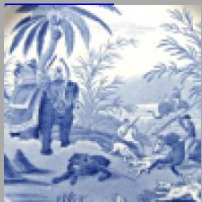

Chinese, Asian and Other Exotic Themes

Date

1814

Dimensions

- Height: 7.75 in (19.69 cm)

### **Description:**

A Dutch-shaped commemorative pearlware jug with molded bamboo shaped handle printed in blue with the Boy with a Whip pattern. Painted overglaze is the name and location; "JAMES BROWNJOHN", "WOOD HOUSE FARM" and the date "1814". Printed on the exterior rim is a border with picture medallion with simple landscape scenes taken from the central pattern and a floral border is printed on the interior

[expand \[+\]](#)

[BACK TO CATALOG INDEX](#)

Printing in a single color on earthenware and stoneware 1780-1820

[View All](#)

Chinese, Asian and Other Exotic Themes

[View All](#)

Print Type Indexd

[View All](#)