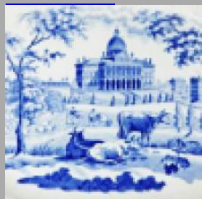

Landscapes and Waterscapes

[View All](#)