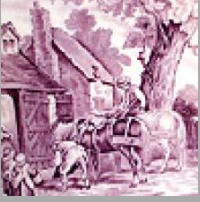

Maker

Zachariah Boyle (& Son)

Maker's Mark:

Printed

[enlarge \[+\]](#)

Description:

An earthenware sauce tureen printed in blue with a named view of Arundel Castle, Sussex, from the Antique Scenery Series. This series was attributed to Zachariah Boyle on the basis of a platter, impressed BOYLE. Arundel Castle on the River Arun in West Sussex was originally built in 1067 by Roger de Montgomery on land given him for service rendered to William the

[expand \[+\]](#)

BACK TO CATALOG INDEX

Printing in a single color on earthenware and stoneware 1820-1850

[View All](#)

Landscapes and Waterscapes

[View All](#)

Examples by Maker

[View All](#)