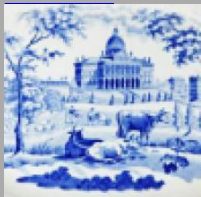

[enlarge \[+\]](#)

The front of the jug with painted gold embellishment and two black spots.

Shape Type

Breakfast & Tea Wares

Pattern Type

Landscapes and Waterscapes

Date

1810-1812

### Description:

Hard paste porcelain jug bat-printed in gold with a rural scene of buildings and horse riders, on the other side is a print of Llangollen Church. The collar of the jug is painted with pink roses, gold rim and other embellishment, unmarked.

[BACK TO CATALOG INDEX](#)

Printing on Porcelain 1800-1900

[View All](#)

Landscapes and Waterscapes

[View All](#)

Examples by Maker

[View All](#)

Printed & Painted