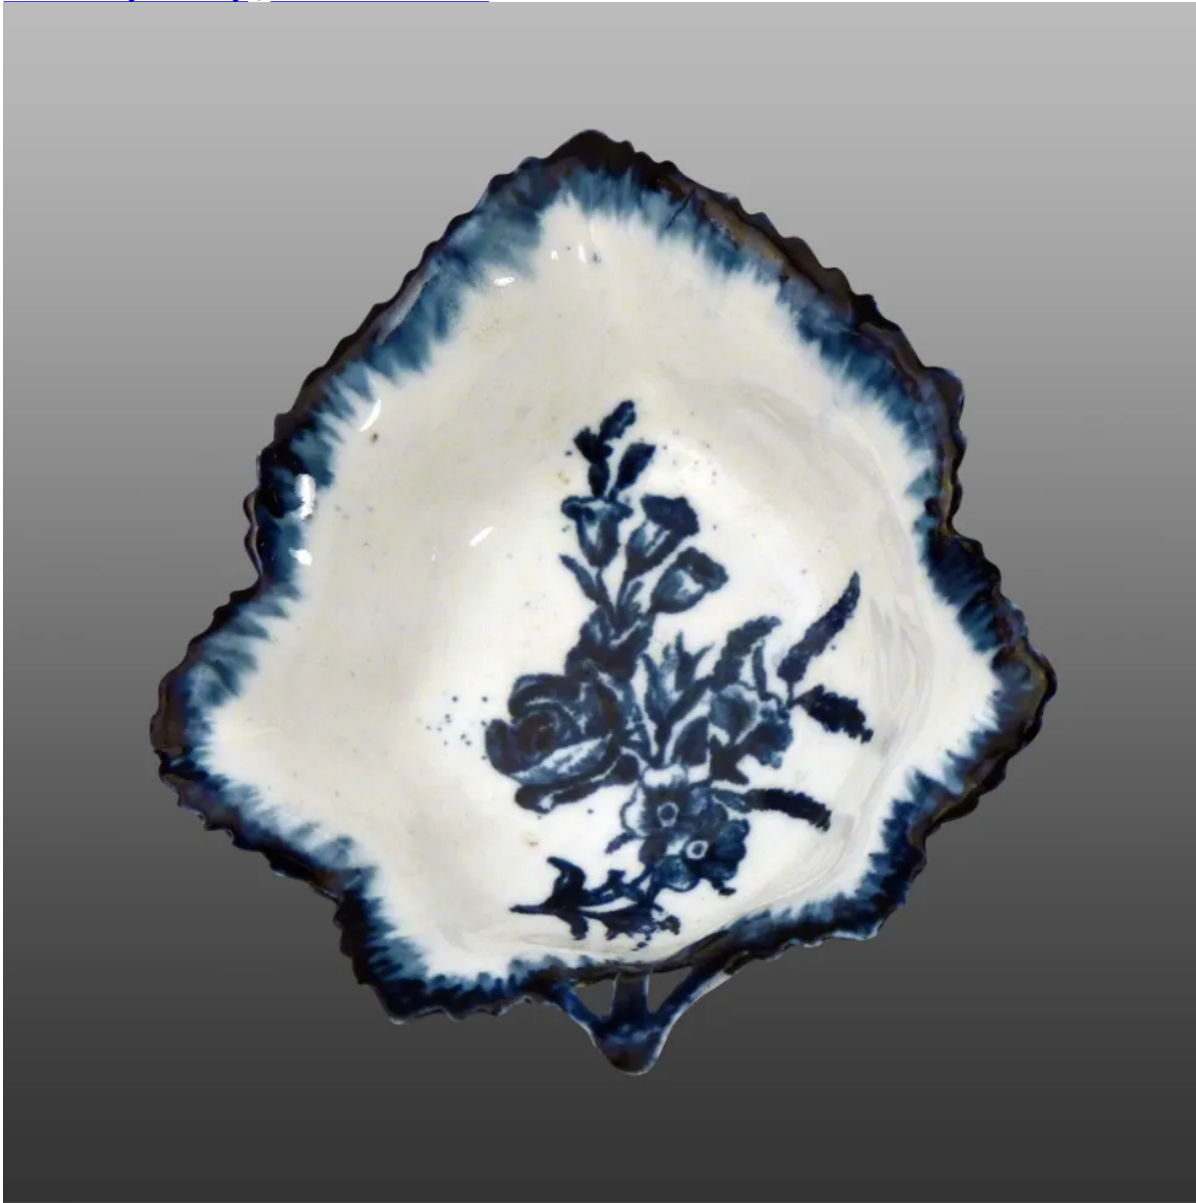

[View PDF](#)

[Underglaze](#)

[Printing on porcelain 1750-1800](#)

[Add to My Gallery](#) | [Create an Album](#)

Shape Type

Dinner & Dessert Wares

Pattern Type

Plants

Date

1770-1772

Maker

Derby

Description:

This Derby porcelain pickle leaf dish has a characteristic triple stalk handle in a triangular format that appears to be unique to Derby. This form of dish was made in a number of sizes. It is printed with a floral spray and the serrated edge and handle are picked out in blue.

[BACK TO CATALOG INDEX](#)

Printing on porcelain 1750-1800

[View All](#)

Plants

[View All](#)

Examples by Maker

[View All](#)

Print Type Indexd