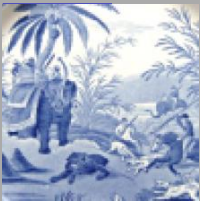

[View PDF](#)

Underglaze

Printing on porcelain 1750-1800

[Add to My Gallery](#) | [Create an Album](#)

Additional Image:

[enlarge \[+\]](#)

The reverse side showing the Boy on a Buffalo print.

Shape Type

Breakfast & Tea Wares

Pattern Type

Chinese, Asian and Other Exotic Themes

Date

1764-68

Dimensions

- Height: 8.00 in (20.32 cm)

Maker

Derby

Description:

This coffee pot is of a tapering cylindrical form that is characteristic of Derby. The base bears three "patch marks" also characteristic of the factory. The pot is printed with the Spinning Maiden to one side and the Boy on a Buffalo to the other. The lid bears two small prints depicting elements of the Spinning Maiden pattern and one of these is also used below the *expand* [+]

[BACK TO CATALOG INDEX](#)

Printing on porcelain 1750-1800

[View All](#)

Chinese, Asian and Other Exotic Themes

[View All](#)

Examples by Maker

[View All](#)

Print Type Indexd