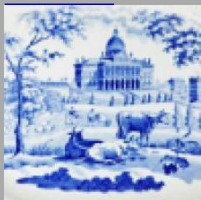

Shape Type
Breakfast & Tea Wares
Pattern Type
Landscapes and Waterscapes
Date
1810-1815
Dimensions

- Diameter: 16.00 in (40.64 cm)

Maker
New Hall

Maker's Mark:

Painted
[enlarge](#) [+]

Description:

Hard paste porcelain slop bowl with bat printed decoration in gold. On one side is a river landscape with a ruined building to the right and in the center middle-distance a man on horseback looks over the water. On the reverse a country scene depicts a large house at a crossroads. The mark on the base is painted in purple enamel.
The name Warburton refers
[expand](#) [+]

BACK TO CATALOG INDEX

Printing on Porcelain 1800-1900
[View All](#)

Landscapes and Waterscapes
[View All](#)

Examples by Maker

[View All](#)

Print Type Indexd

[View All](#)