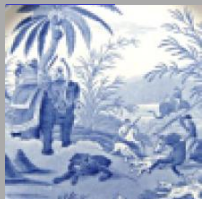

[enlarge](#) [+]

Description:

A large earthenware umbrella stand printed in blue with the Standard Willow pattern with blue ground painted border accents. There are three repeats of the central pattern in linear form, each one is framed with the outer Standard Willow border consisting of geometric motifs with Oriental symbols. This stand, because its mark includes "England", would have been produced after 1890, when the McKinley Tariff [expand](#) [+]

BACK TO CATALOG INDEX

Printing in a single color on earthenware and stoneware 1850-1900

[View All](#)

Chinese, Asian and Other Exotic Themes

[View All](#)

Examples by Maker

[View All](#)

Print Type Indexd