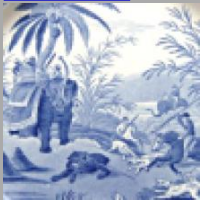

## Description:

A pair of earthenware storage jars with covers printed in blue each with two patterns to which the TCC has assigned names: On one side is the Chinese River Scene with Temple and Pyramids. Printed on the other side is a second pattern, Willow and Summer House. The outer border is of a floral design including the passion flower and the interior border

*expand* [+]

[BACK TO CATALOG INDEX](#)

Printing in a single color on earthenware and stoneware 1780-1820

[View All](#)

Chinese, Asian and Other Exotic Themes

[View All](#)

Examples by Maker

[View All](#)