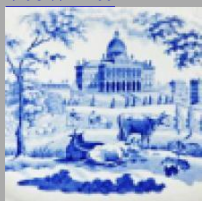

Date

1764-1768

Dimensions

- Length: 8.25 in (20.96 cm)

Maker

Derby

Description:

The glaze on this lobed porcelain dish is speckled and bubbled. It is likely to be an early example of underglaze printing on Derby porcelain by Richard Holdship who signed an agreement with William Duesbury and John Heath of Derby to carry out transfer printing for them. The dish bears two different prints of Classical Ruins and three different prints of sprays are arranged around

expand [+]

BACK TO CATALOG INDEX

Printing on porcelain 1750-1800

[View All](#)

Landscapes and Waterscapes

[View All](#)

Examples by Maker

[View All](#)