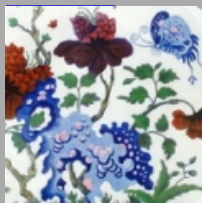

Date

1808-1820

Dimensions

- Diameter: 9.38 in (23.83 cm)

Maker

Josiah Wedgwood & Sons

**Description:**

A round earthenware plate printed in brown underglaze and enameled overglaze in the Cryxa, also known as Chrysanthemum pattern No. 5. Gild decoration has been added. The pattern was first introduced in 1808.

[BACK TO CATALOG INDEX](#)

Printing in a single color on earthenware and stoneware 1780-1820

[View All](#)

Plants

[View All](#)

Examples by Maker

[View All](#)

Printed & Painted