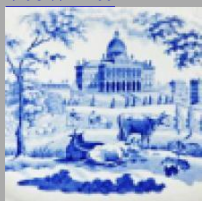

Landscapes and Waterscapes

[View All](#)