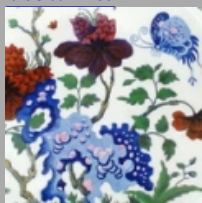

Date

1796-1801

Dimensions

- Length: 17.80 in (45.21 cm)

Maker

Ralph Wedgwood

Description:

An octagonal creamware platter printed in brown with a variation of the Elephant and Howdah pattern and enameled overglaze. This version of the pattern varies notably from the marked Wedgwood & Co version. Minnie Holdaway attributed this version of the Elephant and Howdah pattern to Wedgwood & Co based on the fact that the outer border pattern is included in the W & Co.

expand [+]

BACK TO CATALOG INDEX

Printing in a single color on earthenware and stoneware 1780-1820

[View All](#)

Chinese, Asian and Other Exotic Themes

[View All](#)

Examples by Maker

[View All](#)