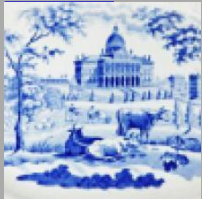

[enlarge \[+\]](#)

**Description:**

An earthenware plate printed in dark blue with a named view Kingsweston, Gloucestershire. This example is from Riley's Large Scroll Border series which was made primarily for the export market. Kings Weston is a fine country house designed by Sir John Vanburgh for Edward Southwell and completed in 1725. Edward's father had been Clerk to the Council of King Charles II and Edward was

[expand \[+\]](#)

**BACK TO CATALOG INDEX**

Printing in a single color on earthenware and stoneware 1780-1820

[View All](#)

Landscapes and Waterscapes

[View All](#)

Examples by Maker

[View All](#)