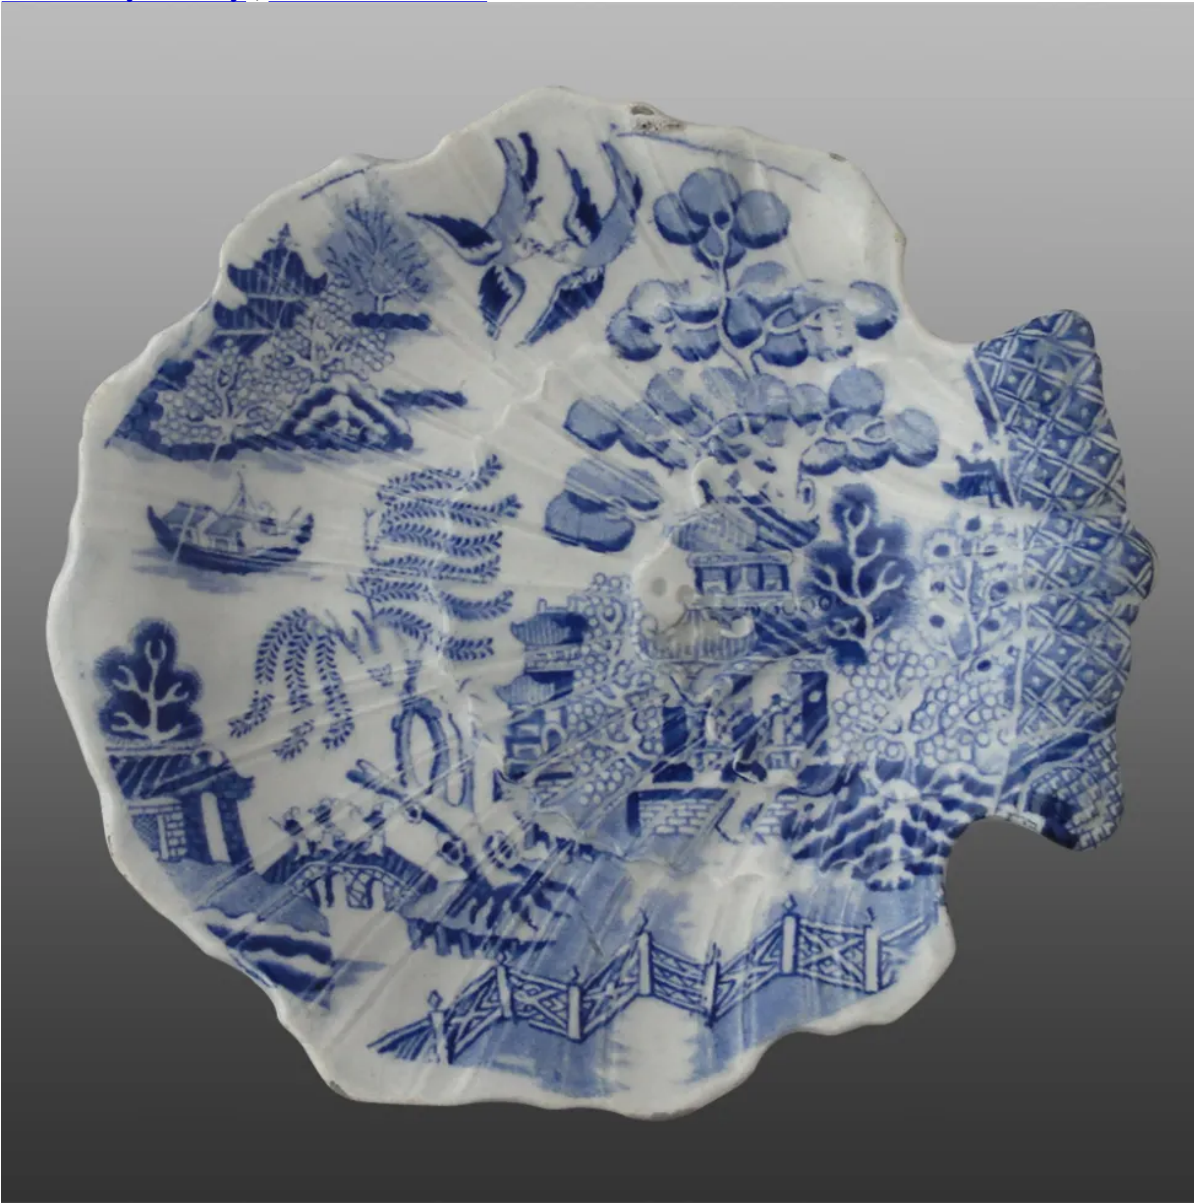

[View PDF](#)

[Underglaze](#)

Printing in a single color on earthenware and stoneware 1820-1850

[Add to My Gallery](#) | [Create an Album](#)

Shape Type

Dinner & Dessert Wares

Pattern Type

Chinese, Asian and Other Exotic Themes

Date

1822-1850

Dimensions

- Length: 6.00 in (15.24 cm)
- Width: 5.50 in (13.97 cm)

Maker

J Twigg & Co.

**Maker's Mark:**

Impressed  
[enlarge](#) [+]

**Description:**

An earthenware pickle dish printed in blue in the Standard Willow pattern. Molded shell design and shell shaped.

[BACK TO CATALOG INDEX](#)

Printing in a single color on earthenware and stoneware 1820-1850

[View All](#)

Chinese, Asian and Other Exotic Themes

[View All](#)

Examples by Maker

[View All](#)

Print Type Indexd

[View All](#)