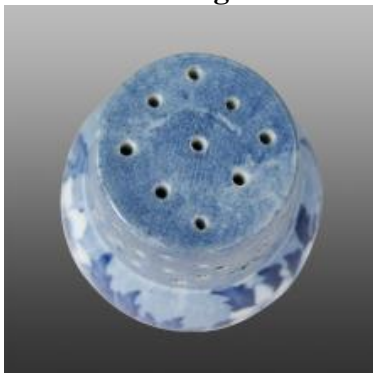

[View PDF](#)

Underglaze

Printing in a single color on earthenware and stoneware 1780-1820

[Add to My Gallery](#) | [Create an Album](#)

Additional Image:

[enlarge](#) [+]

Overhead view of the pepper pot.

Shape Type

Dinner & Dessert Wares

Pattern Type

Plants

Date

1800-1820

Dimensions

- Height: 4.00 in (10.16 cm)

Maker

John Rogers & Son

Description:

An earthenware pepper pot printed in the floral design used in the border for Rogers' Elephant pattern.

[BACK TO CATALOG INDEX](#)

Printing in a single color on earthenware and stoneware 1780-1820