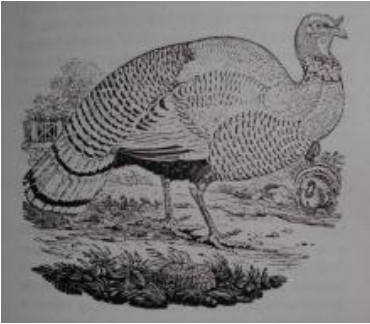

[View PDF](#)

Underglaze

Printing in a single color on earthenware and stoneware 1780-1820

[Add to My Gallery](#) | [Create an Album](#)

**Pattern**

[enlarge](#) [+]

## Source

[enlarge](#) [+]

## Source Description:

From: A General History of Quadrupeds Title: The Turkey Artist: Bewick, Thomas Engraver / Plate Maker: Bewick, Thomas Print Date: 1797

Shape Type

Breakfast & Tea Wares

Pattern Type

Animals

Date

1810-1820

Dimensions

- Diameter: 5.25 in (13.34 cm)

Maker

Don Pottery