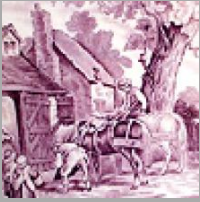

## Maker's Mark:

Printed

[enlarge \[+\]](#)

**Description:**

A single indented earthenware plate. The pattern is named Villa in the Regent's Park, London, a title taken from the source print shown below and appearing on the printed mark.

[BACK TO CATALOG INDEX](#)

Printing in a single color on earthenware and stoneware 1820-1850

[View All](#)

Landscapes and Waterscapes

[View All](#)

Regents Park - Adams

[View All](#)

Examples by Maker