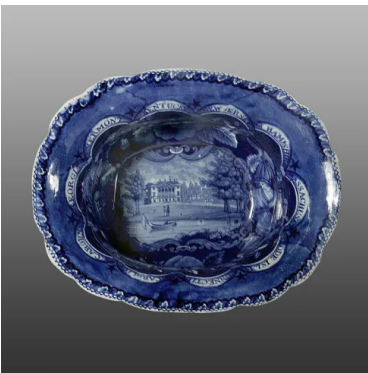

[View PDF](#)

Underglaze

Printing in a single color on earthenware and stoneware 1820-1850

[Add to My Gallery](#) | [Create an Album](#)

**Pattern**

[enlarge](#) [+]

Shape Type

Dinner & Dessert Wares

Pattern Type

Commemorative, Heraldic and Historical Events

Date

1828-1835

Dimensions

- Length: 14.00 in (35.56 cm)