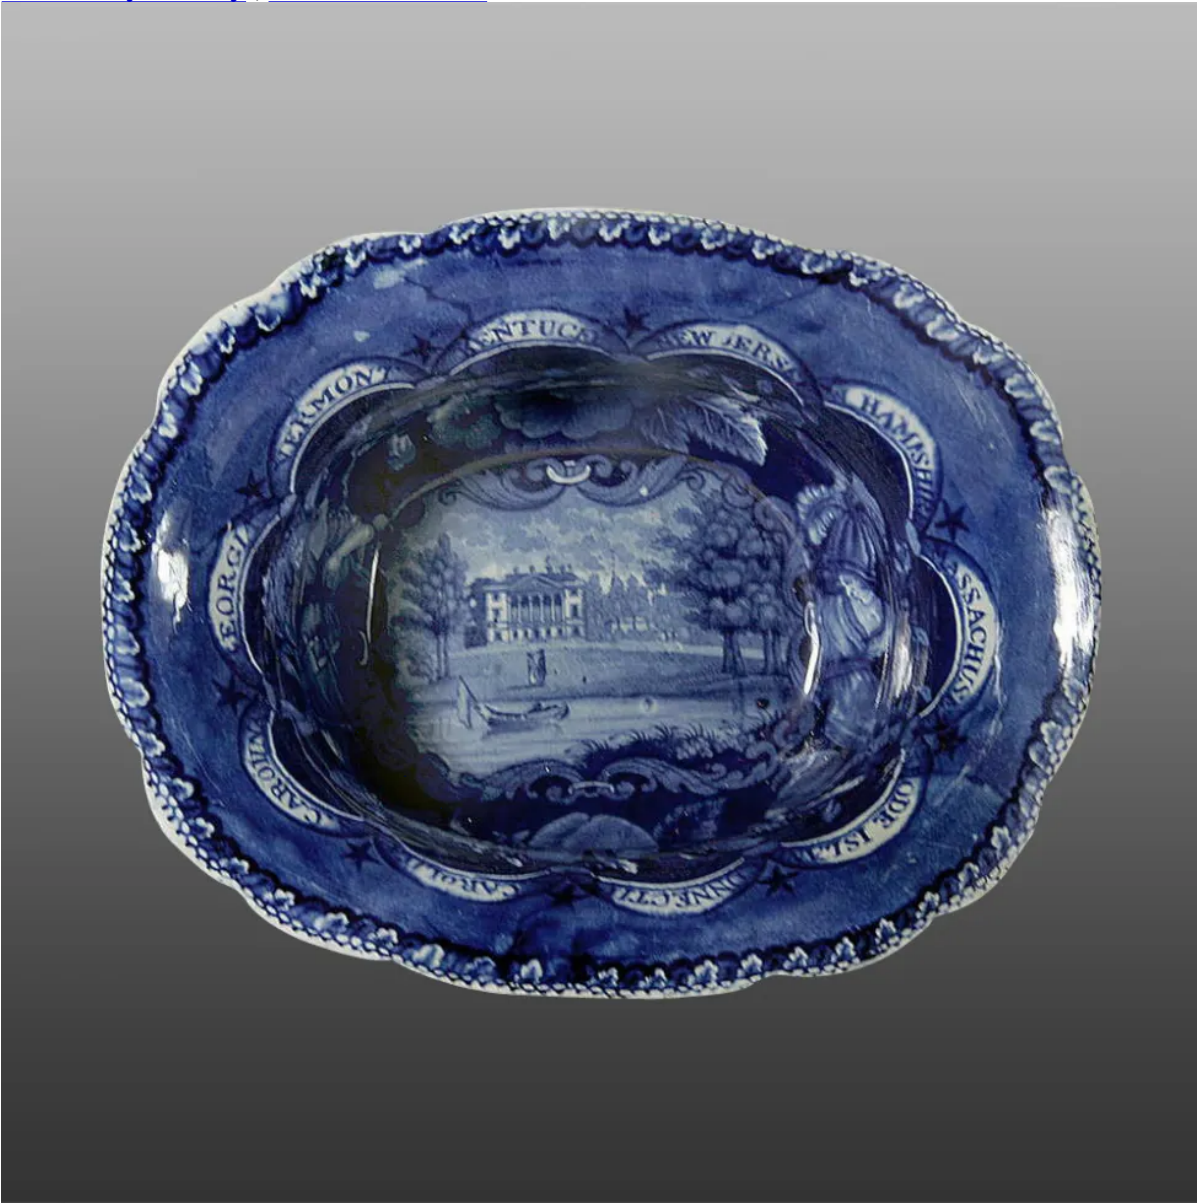

[View PDF](#)

Underglaze

Printing in a single color on earthenware and stoneware 1820-1850

[Add to My Gallery](#) | [Create an Album](#)

**Pattern**

[enlarge](#) [+]

## Source Description:

Title: Gunnersbury House, Middlesex Artist: Unknown Engraver / Plate Maker: Unknown This print appears in Marshall's Select Views in Great Britain. Gunnersbury House, built around 1750 is a Palladian mansion modeled on the Villa Badoer, and designed by John Webb.

Shape Type

Dinner & Dessert Wares

Pattern Type

Commemorative, Heraldic and Historical Events

Date

1828-1835

Dimensions

- Length: 14.00 in (35.56 cm)