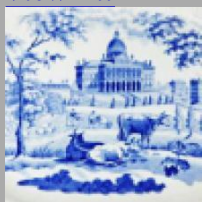

[enlarge](#) [+]

Description:

An earthenware platter printed in light blue in the Italian Scenery pattern.

[BACK TO CATALOG INDEX](#)

Printing in a single color on earthenware and stoneware 1850-1900

[View All](#)

Landscapes and Waterscapes

[View All](#)

Examples by Maker

[View All](#)

Print Type Indexd

[View All](#)