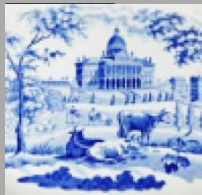

Landscapes and Waterscapes

Date

1820-1846

Dimensions

- Diameter: 8.50 in (21.59 cm)

Maker

Enoch Wood & Sons

Maker's Mark:

Printed

[enlarge](#) [+]

Maker's Mark:

Impressed

[enlarge](#) [+]

Description:

An earthenware plate printed in blue with the named view Cashibury, Hertfordshire. This scene was also printed on a leaf-shaped dish. Printed title mark and impressed maker's mark. The source print for this pattern is from John Preston Neale's Views of the Seats of Noblemen and Gentlemen in England and Wales, Scotland and

Ireland (shown below).

[BACK TO CATALOG INDEX](#)

Printing in a single color on earthenware and stoneware 1820-1850

[View All](#)

Landscapes and Waterscapes

[View All](#)

Grapevine Border - Enoch Wood & Sons