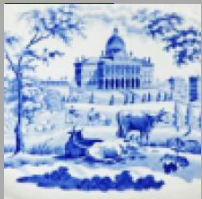

Date

1820-1846

Dimensions

- Diameter: 6.00 in (15.24 cm)
- Height: 1.00 in (2.54 cm)

Maker

Enoch Wood & Sons

Maker's Mark:

Printed

[enlarge \[+\]](#)

Description:

An earthenware shallow dish printed in blue with the named view Kirkstall Abbey, Yorkshire. This scene was also printed on a 6 inch plate. Printed title mark and impressed maker's mark.

[BACK TO CATALOG INDEX](#)

Printing in a single color on earthenware and stoneware 1820-1850

[View All](#)

Landscapes and Waterscapes

[View All](#)

Grapevine Border - Enoch Wood & Sons

[View All](#)

Examples by Maker