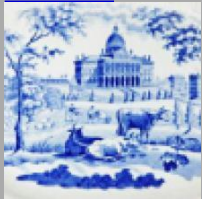

[View PDF](#)

Underglaze

Printing in a single color on earthenware and stoneware 1820-1850

[Add to My Gallery](#) | [Create an Album](#)

**Additional Image:**

[enlarge](#) [\[+\]](#)

The pattern printed on the interior of the bowl, Harewood House, is the same pattern that was printed on this platter.

Shape Type

Dinner & Dessert Wares

Pattern Type

Landscapes and Waterscapes

Date

1820-1846

Dimensions

- Height: 3.50 in (8.89 cm)
- Length: 9.00 in (22.86 cm)
- Width: 9.00 in (22.86 cm)

Maker

Enoch Wood & Sons

**Description:**

An earthenware bowl printed in blue with a side view known as Brecknock Castle, Brecknockshire. This scene was also printed on a 4 inch pitcher, a 10.5 inch vegetable dish, a 9.5 inch square covered vegetable dish, and an 11.75 inch pie dish.

[BACK TO CATALOG INDEX](#)

Printing in a single color on earthenware and stoneware 1820-1850

[View All](#)

Landscapes and Waterscapes

[View All](#)

Grapevine Border - Enoch Wood & Sons

[View All](#)

Examples by Maker