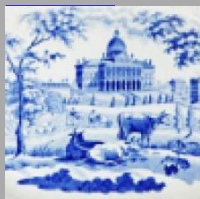

Shape Type

Dinner & Dessert Wares

Pattern Type

Landscapes and Waterscapes

Date

1820-1846

Dimensions

- Diameter: 8.50 in (21.59 cm)

Maker

Enoch Wood & Sons

Maker's Mark:

Printed

[enlarge](#) [\[+\]](#)

Description:

An earthenware plate printed in blue with the named view Culzean Castle, Ayrshire. This scene was also printed on a 7.25 inch arcaded dessert plate with a molded basket weave design. Printed title mark. The source print for this pattern is from John Preston Neale's Views of the Seats of Noblemen and Gentlemen in England and Wales, Scotland and Ireland (shown below).

[BACK TO CATALOG INDEX](#)

Printing in a single color on earthenware and stoneware 1820-1850

[View All](#)

Landscapes and Waterscapes

[View All](#)

Grapevine Border - Enoch Wood & Sons

[View All](#)

Examples by Maker