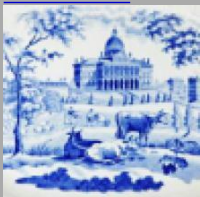

Landscapes and Waterscapes

[View All](#)