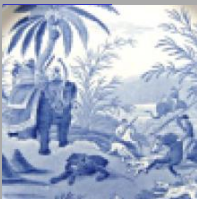

Date

1881

Dimensions

- Length: 15.20 in (38.61 cm)
- Width: 15.20 in (38.61 cm)

Maker

Maw & Co.

Description:

Earthenware tile with a deep blue printed decoration, showing a Japanese lady with two children playing the game of Go. Probably designed by Owen Gibbons. Gibbons trained at the South Kensington Schools of Art, London, and was involved with the decoration of the South Kensington Museum (V&A) buildings in the late 1860s. He was then curator of the Royal Architectural Museum, Westminster, London before becoming *expand* [+]

[BACK TO CATALOG INDEX](#)

Victorian Tiles

[View All](#)

Chinese, Asian and Other Exotic Themes

[View All](#)

Examples by Maker

[View All](#)

Print Type Indexd