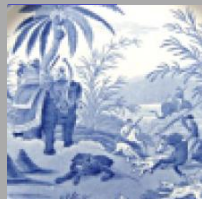

Shape Type

Dinner & Dessert Wares

Pattern Type

Chinese, Asian and Other Exotic Themes

Date

1845-1850

Dimensions

- Length: 9.75 in (24.77 cm)
- Width: 9.75 in (24.77 cm)

Maker

Masons

**Maker's Mark:**

Printed

[enlarge \[+\]](#)

**Description:**

An ironstone square shaped dish printed in blue underglaze in the Turner Willow pattern.

[BACK TO CATALOG INDEX](#)

Printing in a single color on earthenware and stoneware 1820-1850

[View All](#)

Chinese, Asian and Other Exotic Themes

[View All](#)

Examples by Maker

[View All](#)

Print Type Indexd

[View All](#)