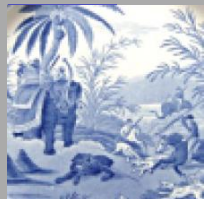

Shape Type

Dinner & Dessert Wares

Pattern Type

Chinese, Asian and Other Exotic Themes

Date

1845-1850

Dimensions

- Length: 9.75 in (24.77 cm)
- Width: 9.75 in (24.77 cm)

Maker

Masons

Maker's Mark:

Printed

[enlarge \[+\]](#)

Description:

An ironstone square shaped dish printed in blue underglaze in the Turner Willow pattern.

[BACK TO CATALOG INDEX](#)

Printing in a single color on earthenware and stoneware 1820-1850

[View All](#)

Chinese, Asian and Other Exotic Themes

[View All](#)

Examples by Maker

[View All](#)

Print Type Indexd

[View All](#)