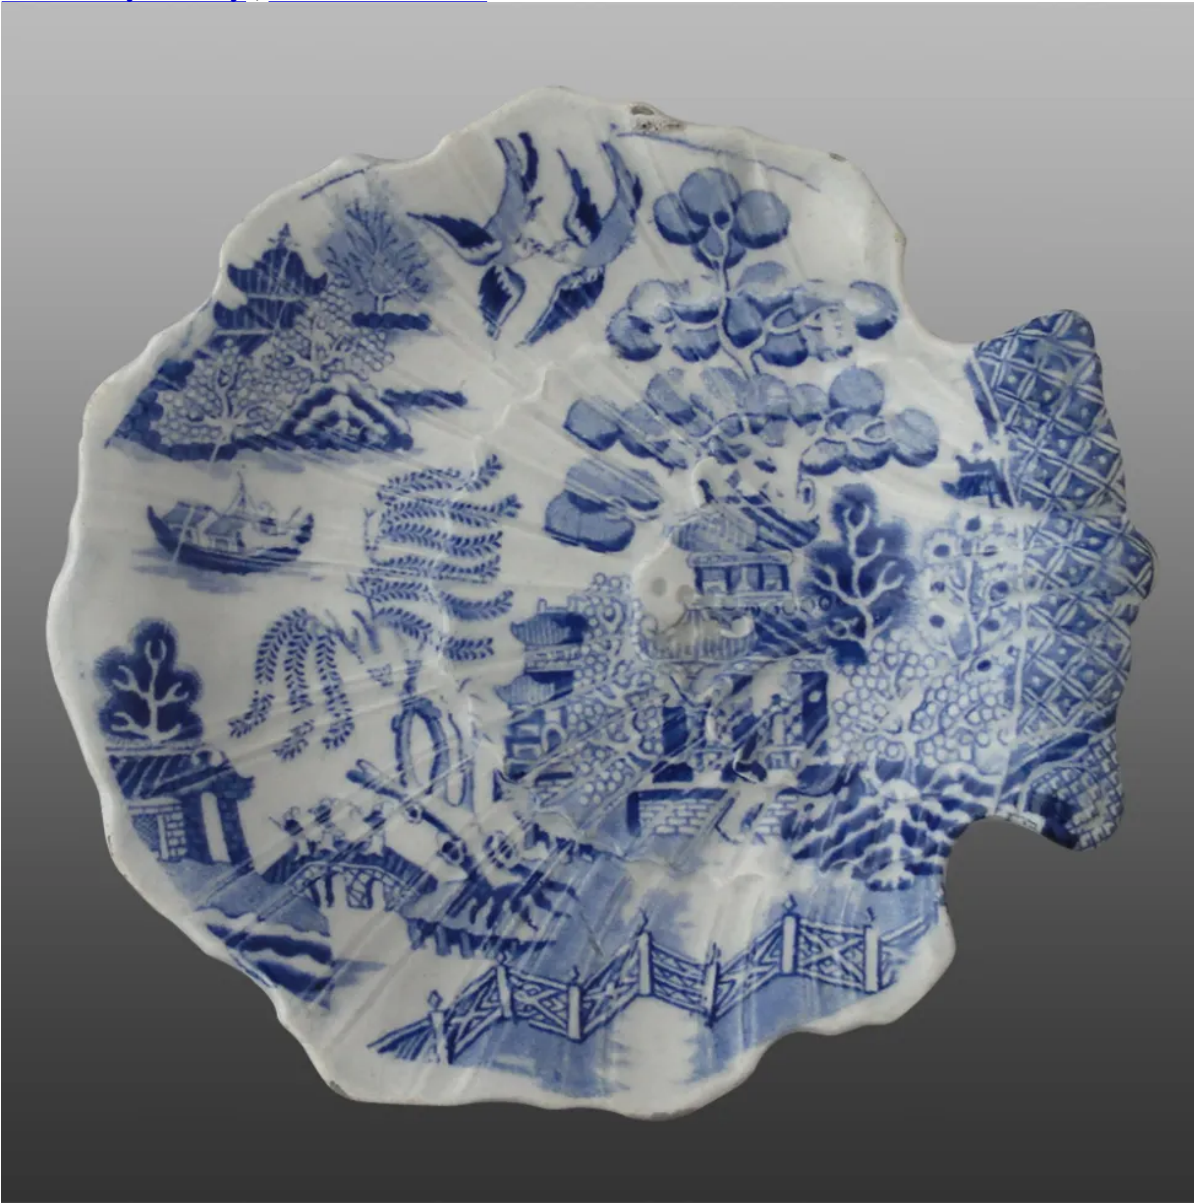

[View PDF](#)

[Underglaze](#)

Printing in a single color on earthenware and stoneware 1820-1850

[Add to My Gallery](#) | [Create an Album](#)

Shape Type

Dinner & Dessert Wares

Pattern Type

Chinese, Asian and Other Exotic Themes

Date

1822-1850

Dimensions

- Length: 6.00 in (15.24 cm)
- Width: 5.50 in (13.97 cm)

Maker

J Twigg & Co.

**Maker's Mark:**

Impressed  
[enlarge \[+\]](#)

**Description:**

An earthenware pickle dish printed in blue in the Standard Willow pattern. Molded shell design and shell shaped.

[BACK TO CATALOG INDEX](#)

Printing in a single color on earthenware and stoneware 1820-1850

[View All](#)

Chinese, Asian and Other Exotic Themes

[View All](#)

Examples by Maker

[View All](#)

Print Type Indexd

[View All](#)