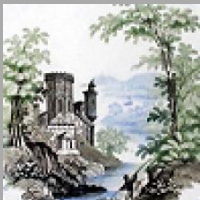

Printing in multiple colors

[View All](#)